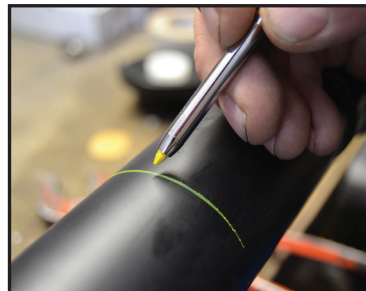

TLM

TLM DEEP HOLE MARKER

Due to the high proportion of wax in the lead, the deep hole marker is especially suitable for both rough and smooth surfaces such as wood, tiles, brick, etc. Thanks to its special design and the small diameter of the lead, the deep hole marker can be used to make precise markings up to 1.77 in./45mm depth.

- Special design facilitates deep hole markings up to 1.77 in./45mm in depth
- Lead with small diameter for precise markings
- Integrated sharpener in the push button
- Universal lead for both rough and smooth surfaces
- Rugged ABS belt clip for a secure grip

■■■ excellent ■■■ very good ■ good

Model	Description	Length	Qty in Box	Item ID
TLM Deep Hole Marker	Writing utensil to enable accurate marking	15.5 cm/6 in	10/box	66031120
TLM Set	20 TLM Deep Hole Markers, Lead Replacement Sleeve, (10 each) Graphite Lead and Colored Lead			66031142
TLM EM G	Replacement Graphite Lead	14 cm/5.5 in	10/box	66032120
TLM EM F	Replacement Colored Lead	14 cm/5.5 in	10/box	66033120