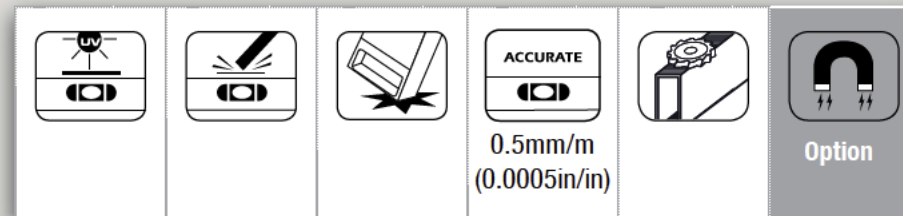

# 787-40 HELIUS™

516g/m	1.4mm	20mm	50mm	2

Inch	16	24	32	40	48
cm	40	60	80	100	120

## FEATURES

- 1 Horizontal vial with 2% gradient lines
- 1 Vertical vial
- Wall grip feature

## ADVANTAGE

- Highly reliable
- Milled surface for additional accuracy
- Wall grip keeps the level in place without slipping
- Slope measurements up to 2%

12 Piece cardboard display

Kapro, the Kapro logo, Plumb Site Dual-View vial, Swivel Plumbsite, Optivision Red, Set & Match, Prolaser, Shark, Helius and Ergo Grip are trademarks and/or registered trademarks of Kapro Industries Ltd